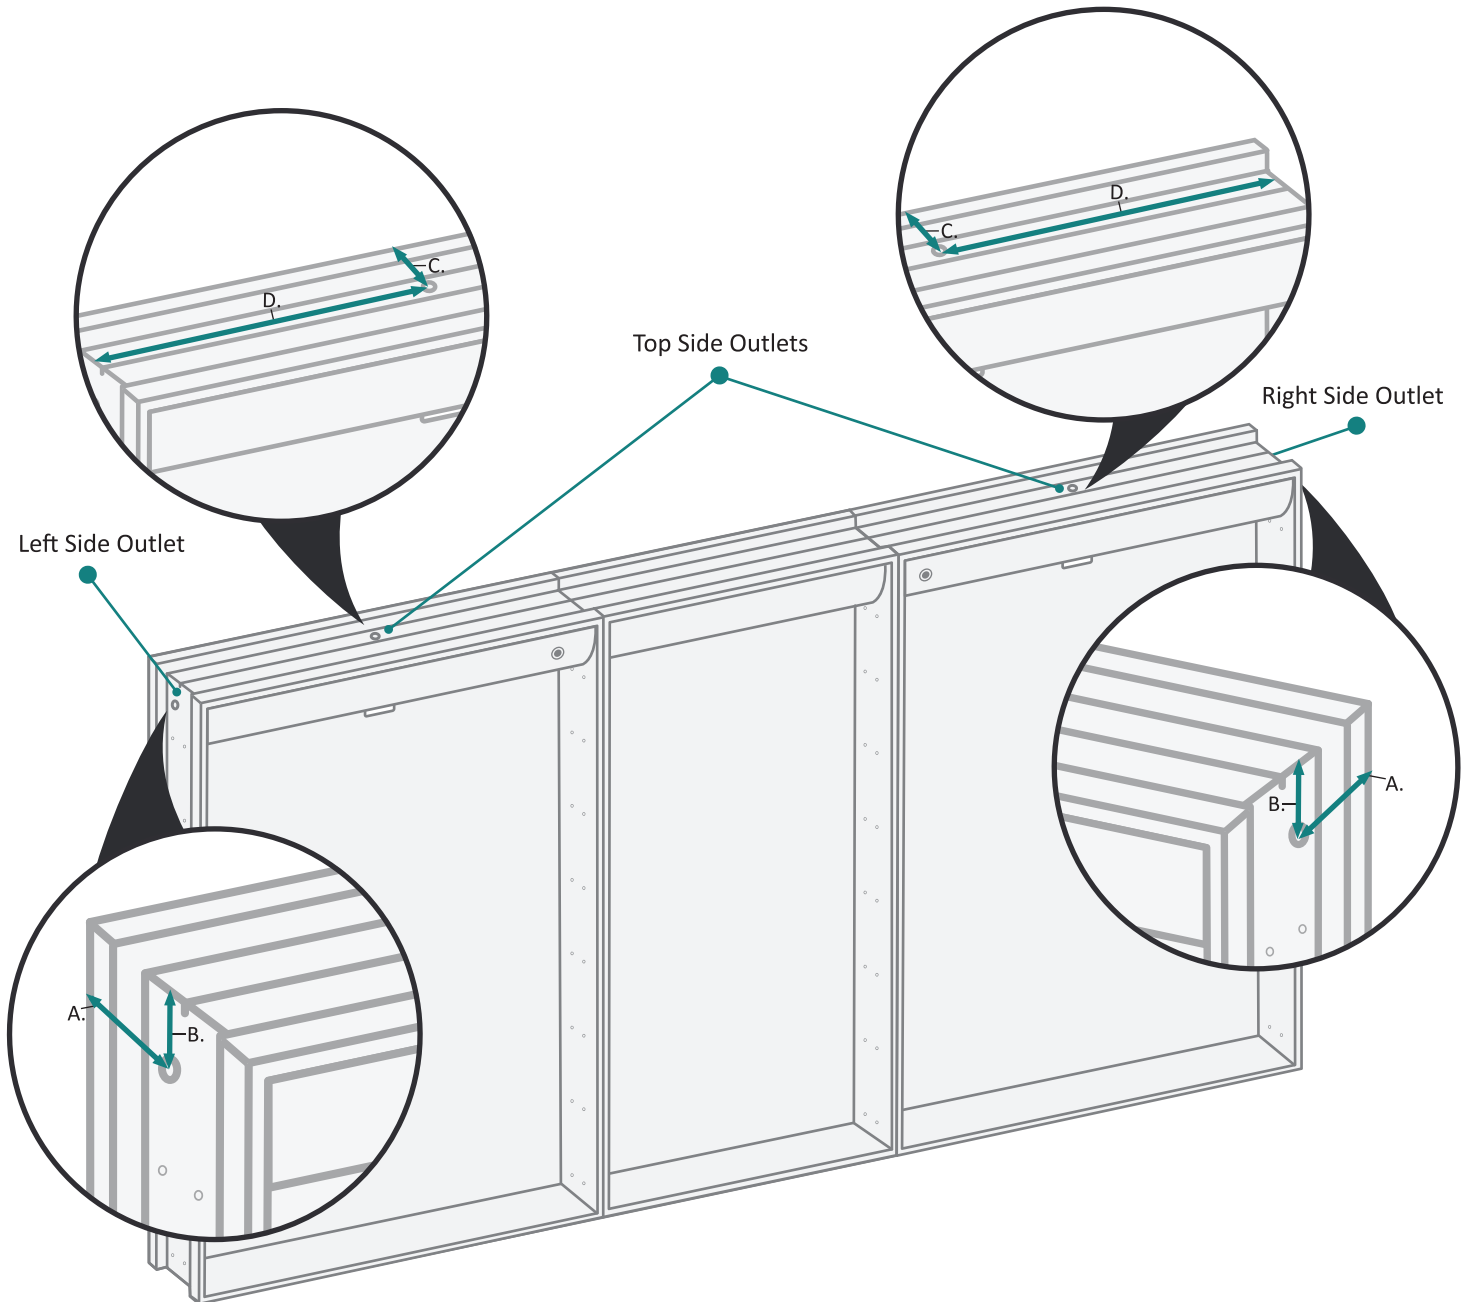

SVANGE 6636DLLR Wall Mirror - Specification Sheet

RECESSED MOUNT

FRONT & BACK

MODEL	A	B	C	D	E	F	G
SVANGE6636DLLR	36	66-1/4	24	12	35-1/8	65-1/4	3-1/2

These measurements are for reference, for best results we suggest you measure actual product as small variations in size are possible

RECESS INSTALLATION OPTIONAL ELECTRICAL CORD LOCATIONS

ELECTRICAL CORD LOCATIONS

MODEL	A	B	C	D
SVANGE6636DLLR	1-1/8	1-1/8	1-1-8	12

These measurements are for reference, for best results we suggest you measure actual product as small variations in size are possible