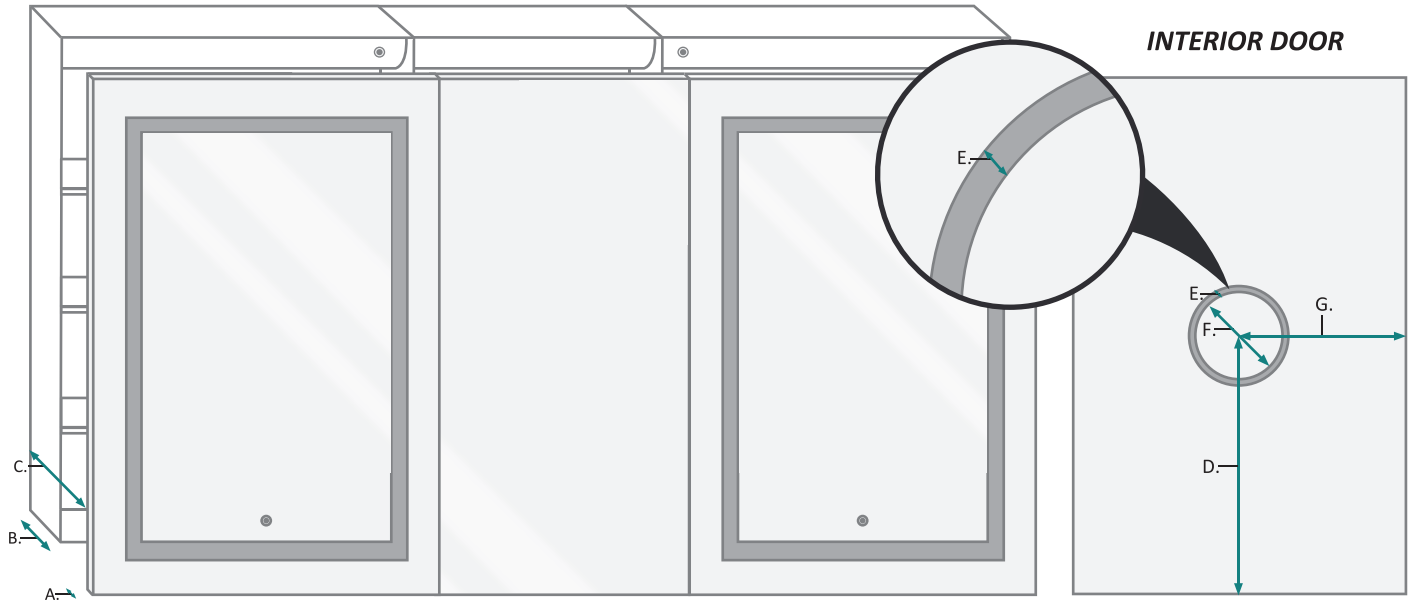

SVANGE 6636DLLR Wall Mirror - Specification Sheet

DOOR & CABINET

MODEL	A	B	C	D	E	F	G
SVANGE6636DLLR	7/8	3-1/2	5	18	3/8	5-1/4	13