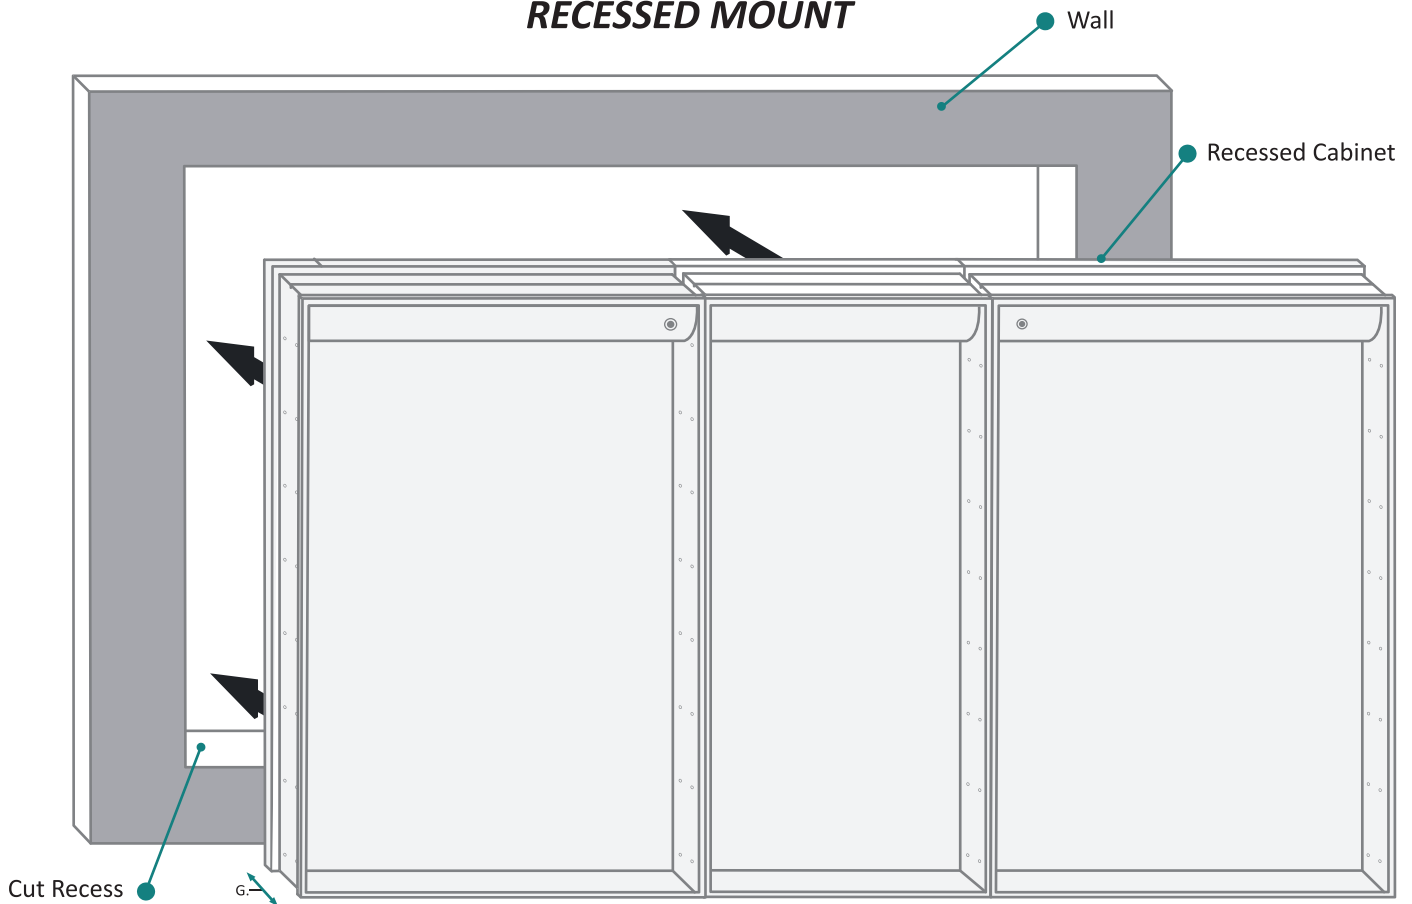

SVANGE 6636DLLR Wall Mirror - Specification Sheet

RECESSED MOUNT

FRONT & BACK

MODEL	A	B	C	D	E	F	G
SVANGE6636DLLR	36	66-1/4	24	12	35-1/8	65-1/4	3-1/2

These measurements are for reference, for best results we suggest you measure actual product as small variations in size are possible