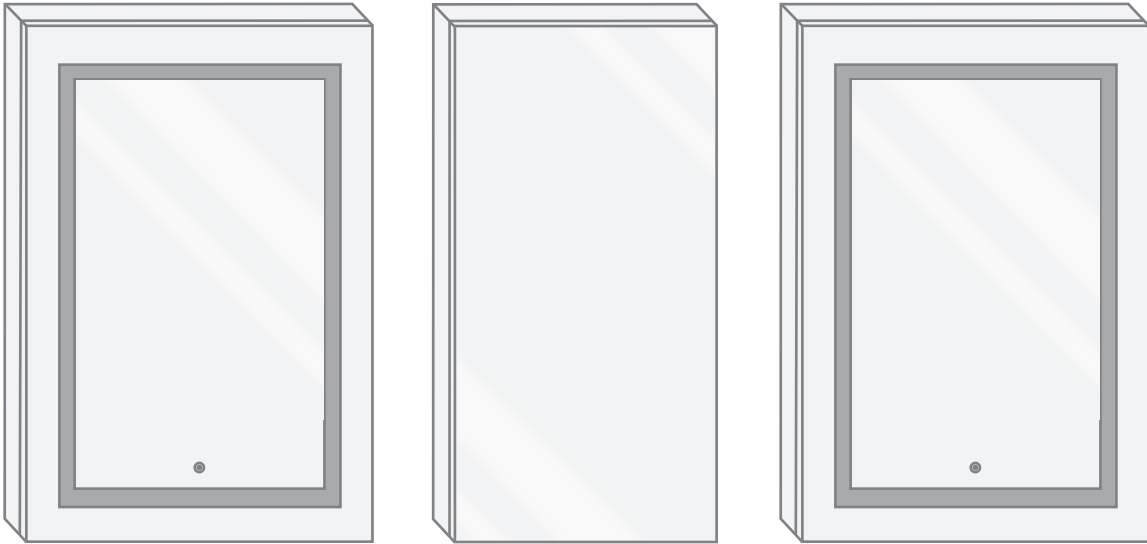

Features

- Dimmable LED task lighting
- Integrated touch sensor control with memory
- Energy efficient LED lighting 6000K
- 3100 Lumens
- CRI 90+
- Integrated Defogger

Construction

- Quality polished edge mirror
- Single phase wire installation
- 5 MM Silver Backed Copper Free
- Installation Either Surface Mount (Side Mirror Trim Panels included) or Recessed
- Includes installation hardware

Model

- SVANGE 6636DLLR Right & Left Swinging Doors
- Included models in this configuration:
Cabinet 1 = 2436L Cabinet 2 = 1836L
Cabinet 3 = 2436R

Outlet

- Performance Requirements: Contains the required Supervisory Circuit with the Auto-Monitoring Function as noted by UL 1310
- Input Voltage: Min 112Vac, Nom 125Vac, Max 137Vac
- Frequency: 60Hz
- Front Receptacle Current: 102-132VAC Nominal 15A
- USB Output Current: 5VDC Nominal 4A

CABINET CONFIGURATION

- Included models in this configuration:
Cabinet 1 = 2436L Cabinet 2 = 1836L Cabinet 3 = 2436R

SVANGE 6636DLLR Wall Mirror - Specification Sheet

SVANGE 6636DLLR Wall Mirror - Specification Sheet