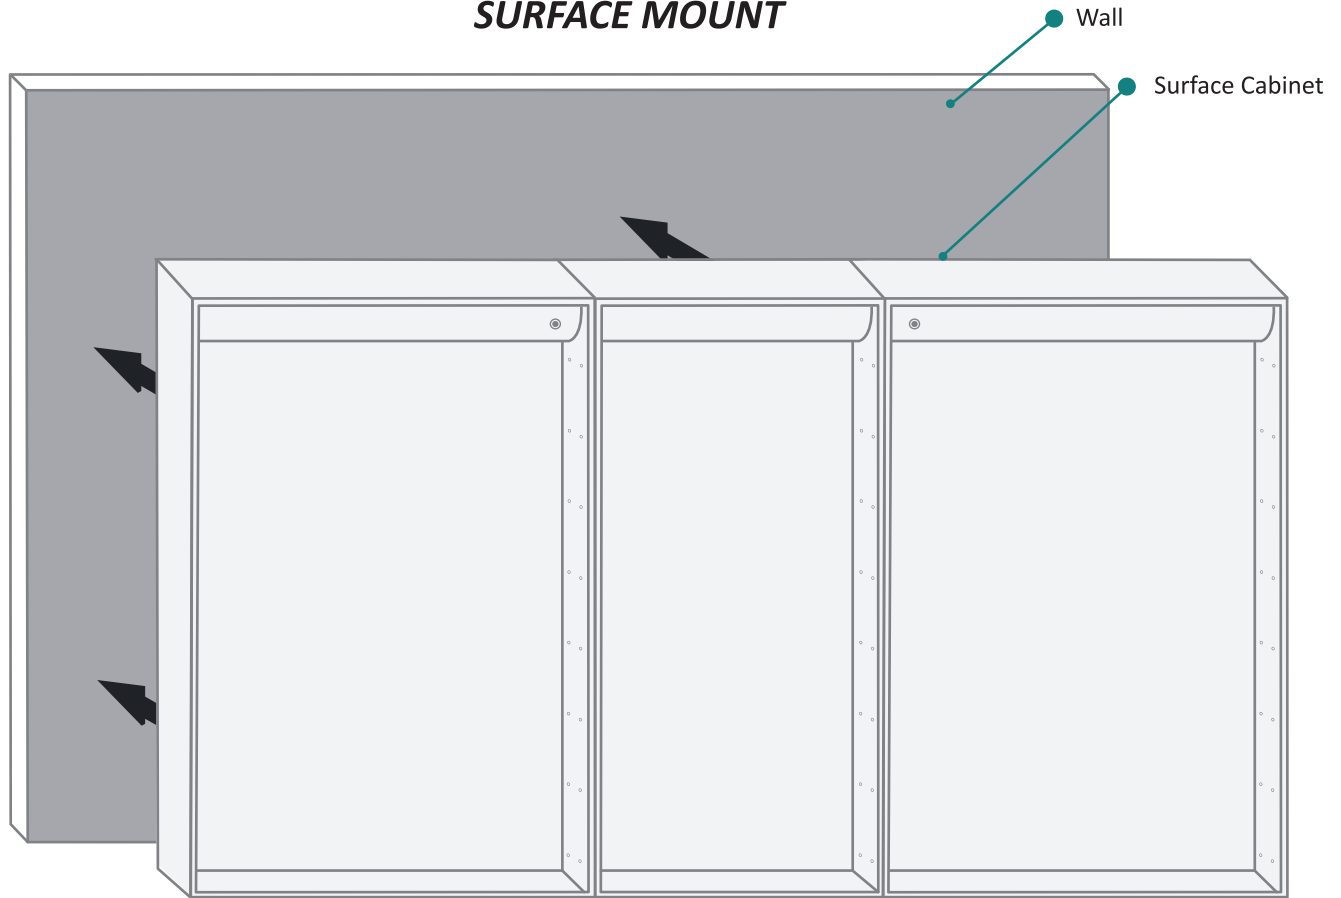

SURFACE MOUNT

FRONT & BACKS

MODEL	A	B	C	D	E	F	G	H
SVANGE6636DLLR	36	66-1/4	24	12	36	66-1/4	1-1/8	12

These measurements are for reference, for best results we suggest you measure actual product as small variations in size are possible