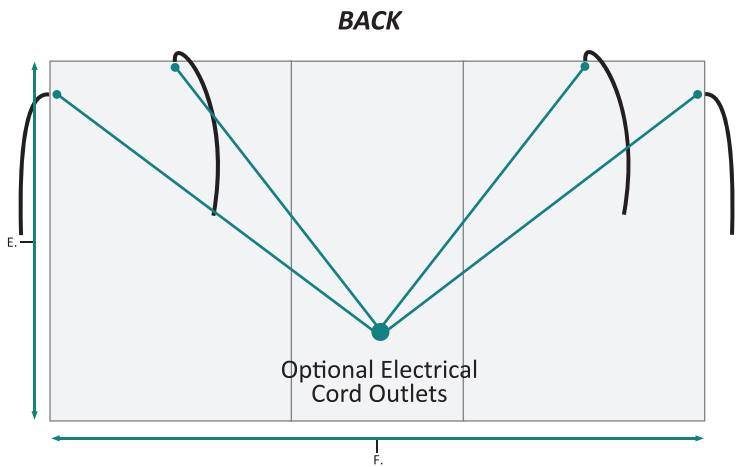

RECESSED MOUNT

FRONT & BACK

MODEL	A	B	C	D	E	F	G
SVANGE6636DLLR	36	66-1/4	24	12	35-1/8	65-1/4	3-1/2

These measurements are for reference, for best results we suggest you measure actual product as small variations in size are possible