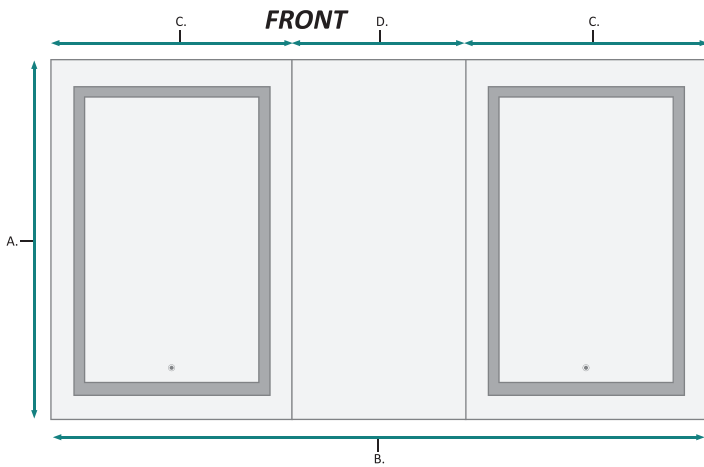

CABINET CONFIGURATION

- Included models in this configuration:
Cabinet 1 = 2436L Cabinet 2 = 1836L Cabinet 3 = 2436R

SVANGE 6636DLLR Wall Mirror - Specification Sheet

SVANGE 6636DLLR Wall Mirror - Specification Sheet

SURFACE MOUNT

FRONT & BACKS

MODEL	A	B	C	D	E	F	G	H
SVANGE6636DLLR	36	66-1/4	24	12	36	66-1/4	1-1/8	12

These measurements are for reference, for best results we suggest you measure actual product as small variations in size are possible

SVANGE 6636DLLR Wall Mirror - Specification Sheet

RECESSED MOUNT

FRONT & BACK

MODEL	A	B	C	D	E	F	G
SVANGE6636DLLR	36	66-1/4	24	12	35-1/8	65-1/4	3-1/2

These measurements are for reference, for best results we suggest you measure actual product as small variations in size are possible