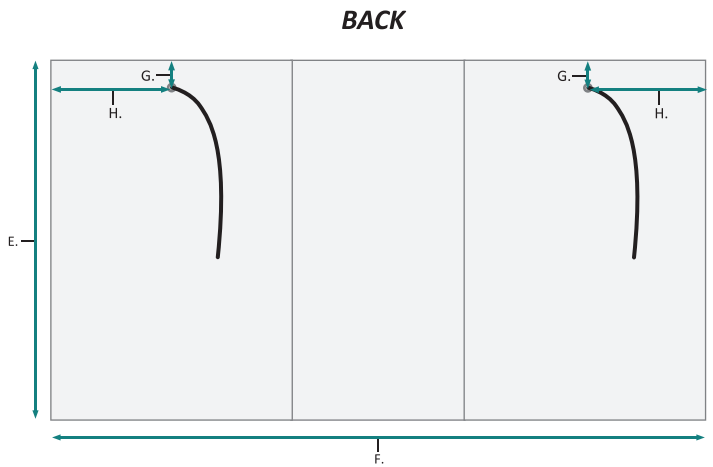

SURFACE MOUNT

FRONT & BACKS

MODEL	A	B	C	D	E	F	G	H
SVANGE6636DLLR	36	66-1/4	24	12	36	66-1/4	1-1/8	12

These measurements are for reference, for best results we suggest you measure actual product as small variations in size are possible