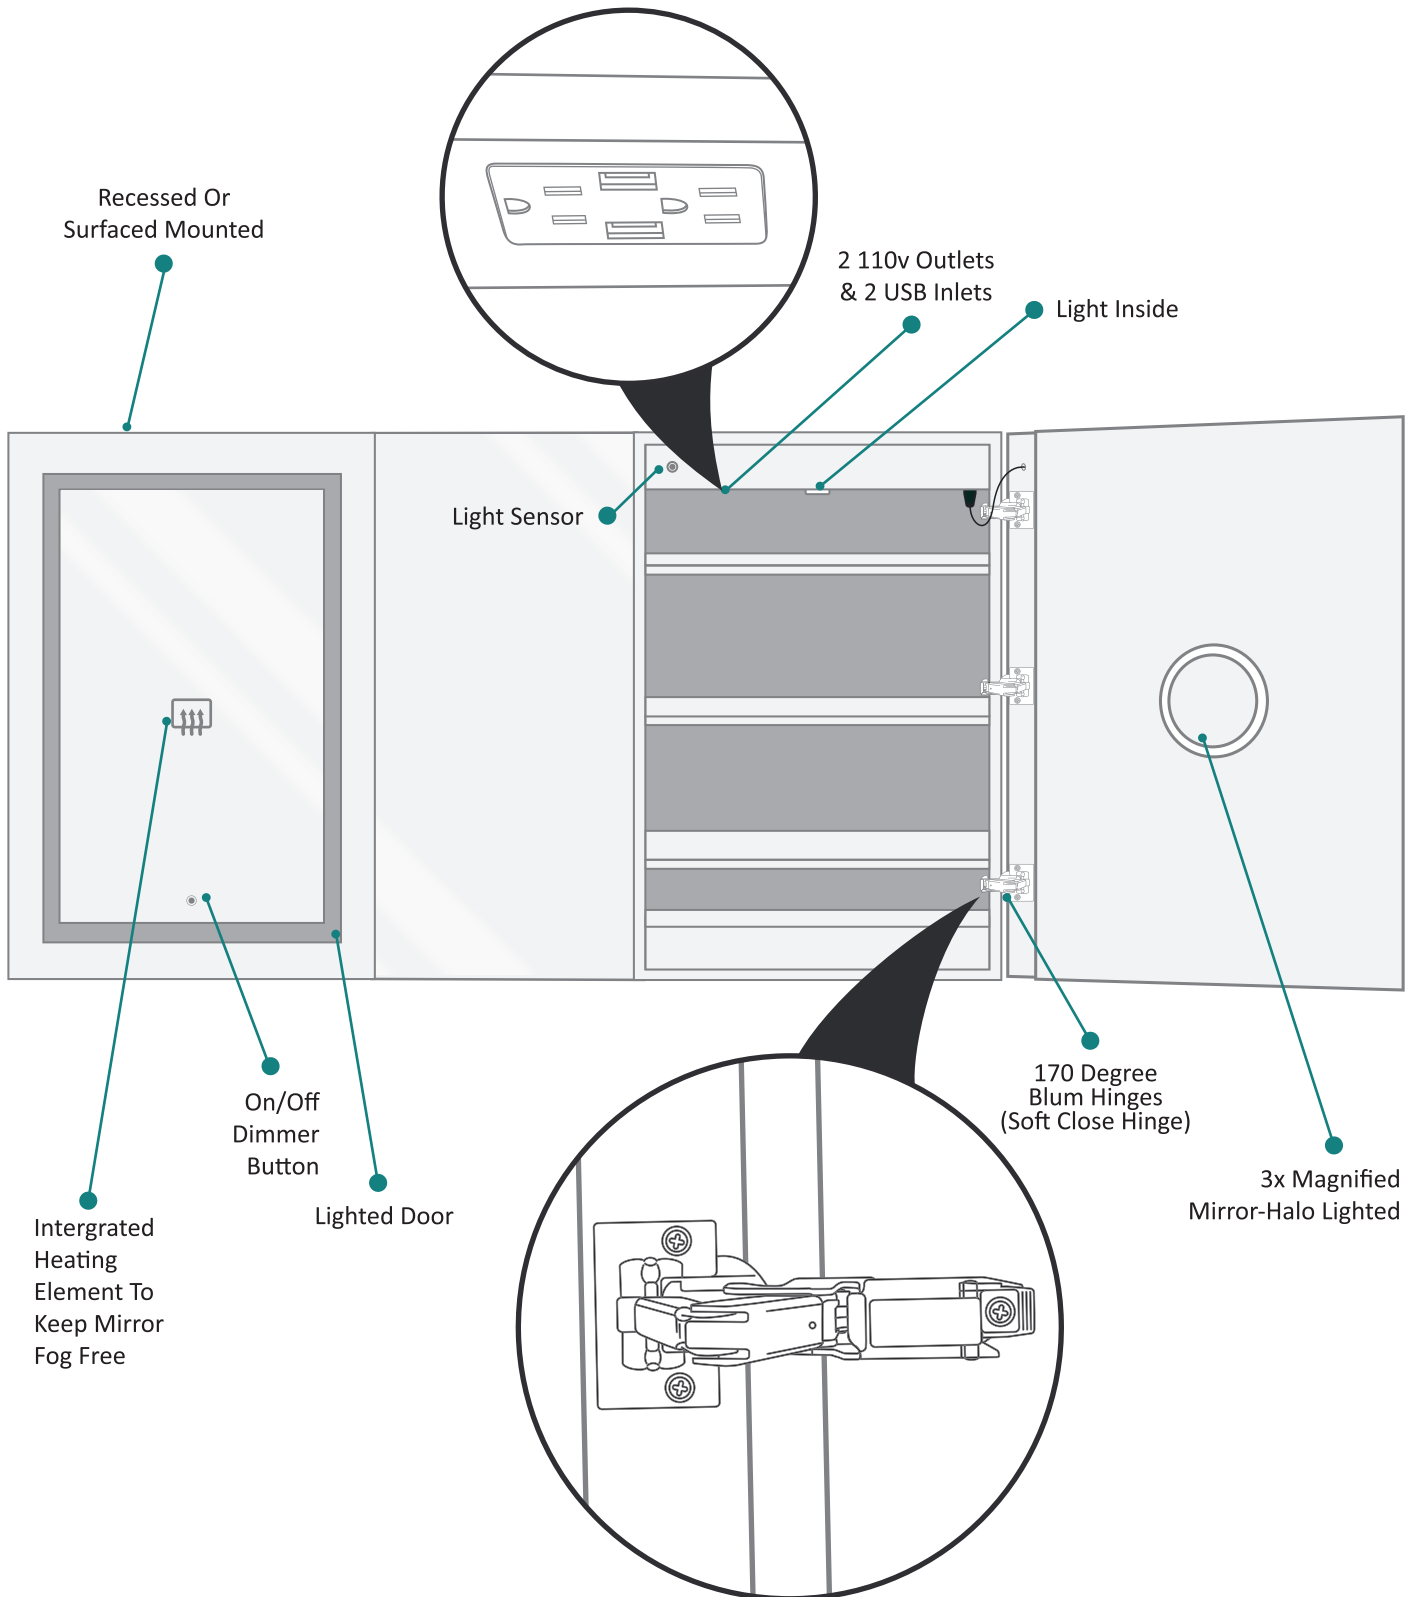

Features

- Dimmable LED task lighting
- Integrated touch sensor control with memory
- Energy efficient LED lighting 6000K
- 3100 Lumens
- CRI 90+
- Integrated Defogger

Construction

- Quality polished edge mirror
- Single phase wire installation
- 5 MM Silver Backed Copper Free
- Installation Either Surface Mount (Side Mirror Trim Panels included) or Recessed
- Includes installation hardware

Model

- SVANGE 6636DLLR Right & Left Swinging Doors
- Included models in this configuration:
Cabinet 1 = 2436L Cabinet 2 = 1836L
Cabinet 3 = 2436R

Outlet

- Performance Requirements: Contains the required Supervisory Circuit with the Auto-Monitoring Function as noted by UL 1310
- Input Voltage: Min 112Vac, Nom 125Vac, Max 137Vac
- Frequency: 60Hz
- Front Receptacle Current: 102-132VAC Nominal 15A
- USB Output Current: 5VDC Nominal 4A

CABINET CONFIGURATION

- Included models in this configuration:
Cabinet 1 = 2436L Cabinet 2 = 1836L Cabinet 3 = 2436R

SVANGE 6636DLLR Wall Mirror - Specification Sheet

SVANGE 6636DLLR Wall Mirror - Specification Sheet