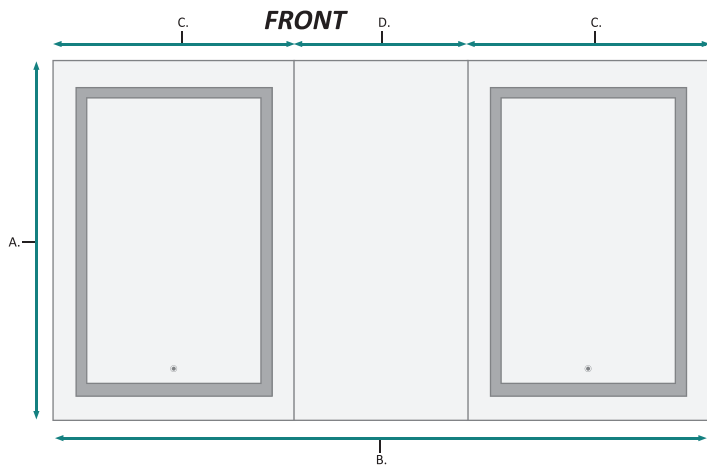

SURFACE MOUNT

FRONT & BACKS

MODEL	A	B	C	D	E	F	G	H
SVANGE6636DLLR	36	66-1/4	24	12	36	66-1/4	1-1/8	12

These measurements are for reference, for best results we suggest you measure actual product as small variations in size are possible

SVANGE 6636DLLR Wall Mirror - Specification Sheet

RECESSED MOUNT

FRONT & BACK

MODEL	A	B	C	D	E	F	G
SVANGE6636DLLR	36	66-1/4	24	12	35-1/8	65-1/4	3-1/2

These measurements are for reference, for best results we suggest you measure actual product as small variations in size are possible